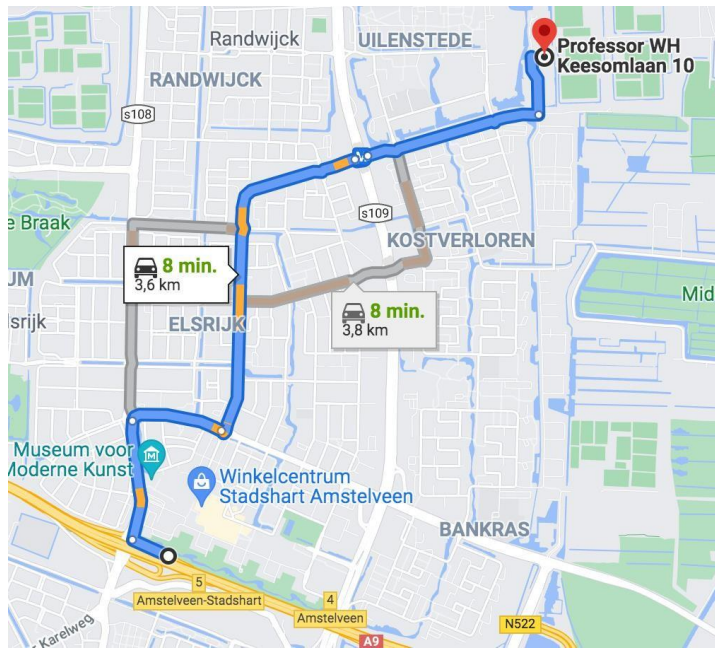

## MY CENTER

**RENAULT EURODRIVE**  
/ **M.D.S. PARC**  
Prof. W.H. Keesomlaan  
12 1183 DJ Amstelveen  
PAYS-BAS

**mds.amsterdam**  
**@mdsparc.com**  
**+33 (0)7 86 28 64 18**

**Open all year round by appointment only.**

# AMSTERDAM SCHIPHOL

### Coming from Utrecht via the A9 highway

- 1 Drive northwest towards Keizer Karelweg / s108
- 2 Turn right onto Keizer Karelweg / s108
3. At the roundabout, take the 1st exit onto Meester G. Groen van Prinstererlaan
- 4 At the roundabout, take the 3rd exit onto Rembrandtweg
- 5 At the roundabout take the 2nd exit
- 6 Follow the road to the Rembrandtweg / de Saskia van Uylenburgweg
- 7 Turn left onto Professor W.H. keesomlaan

### GPS coordinates

N 52° 19' 14.01"  
E 4° 52' 52.57"